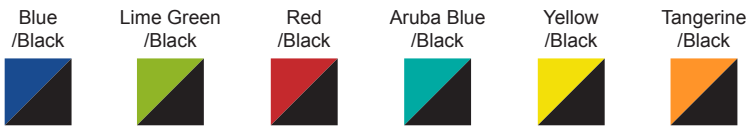

Maintenance Free Poly Furniture

Color Chart

Poly Colors:

Solid Tropical Colors:

Plain Swings

(Stock Colors:)

4' Plain Swings	
5' Plain Swings	

Plain Gliders

(Stock Colors:)

2' Plain Gliders	
4' Plain Gliders	
5' Plain Gliders	

Plain Swivel Gliders

(Stock Colors:)

2' Plain Gliders	
------------------------	--

Plain Benches

(Stock Colors:)

2' Plain Benches	
4' Plain Benches	